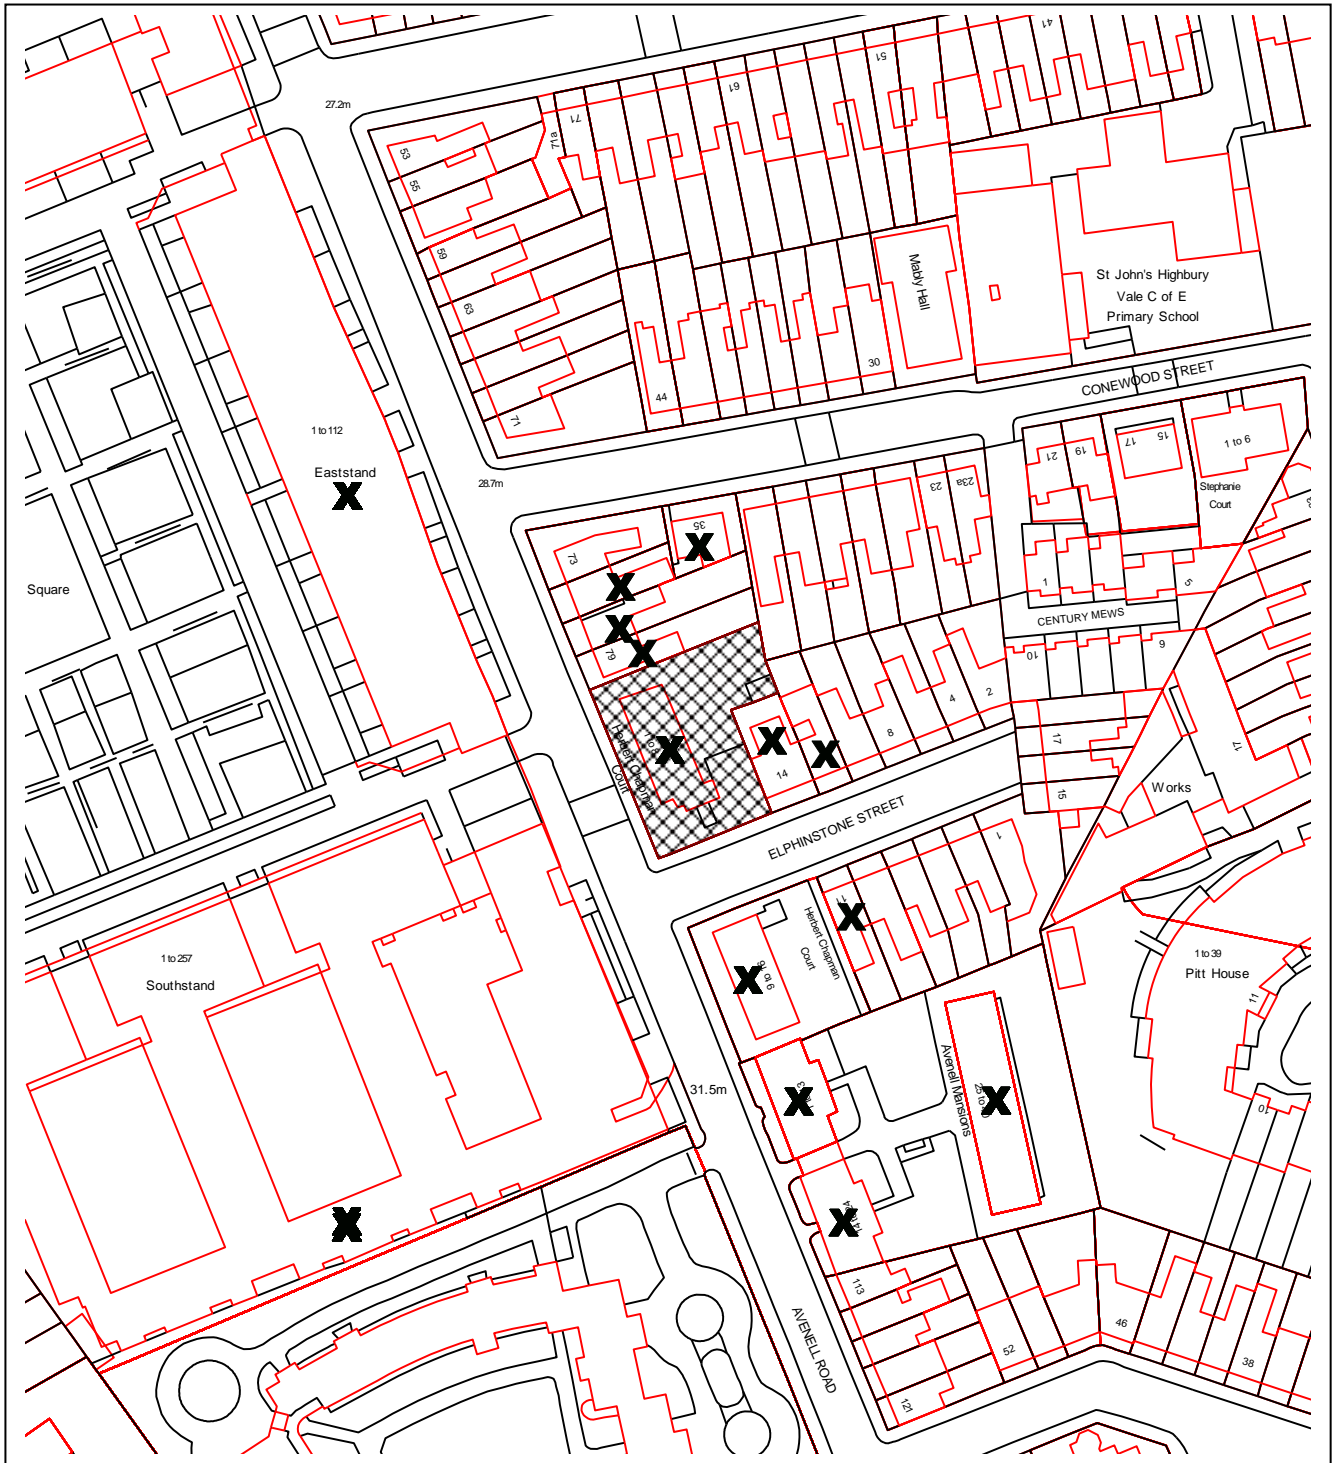

# Islington SE GIS Print Template

This material has been reproduced from Ordnance Survey digital map data with the permission of the controller of Her Majesty's Stationery Office, © Crown Copyright.  
P2016/2530/FUL